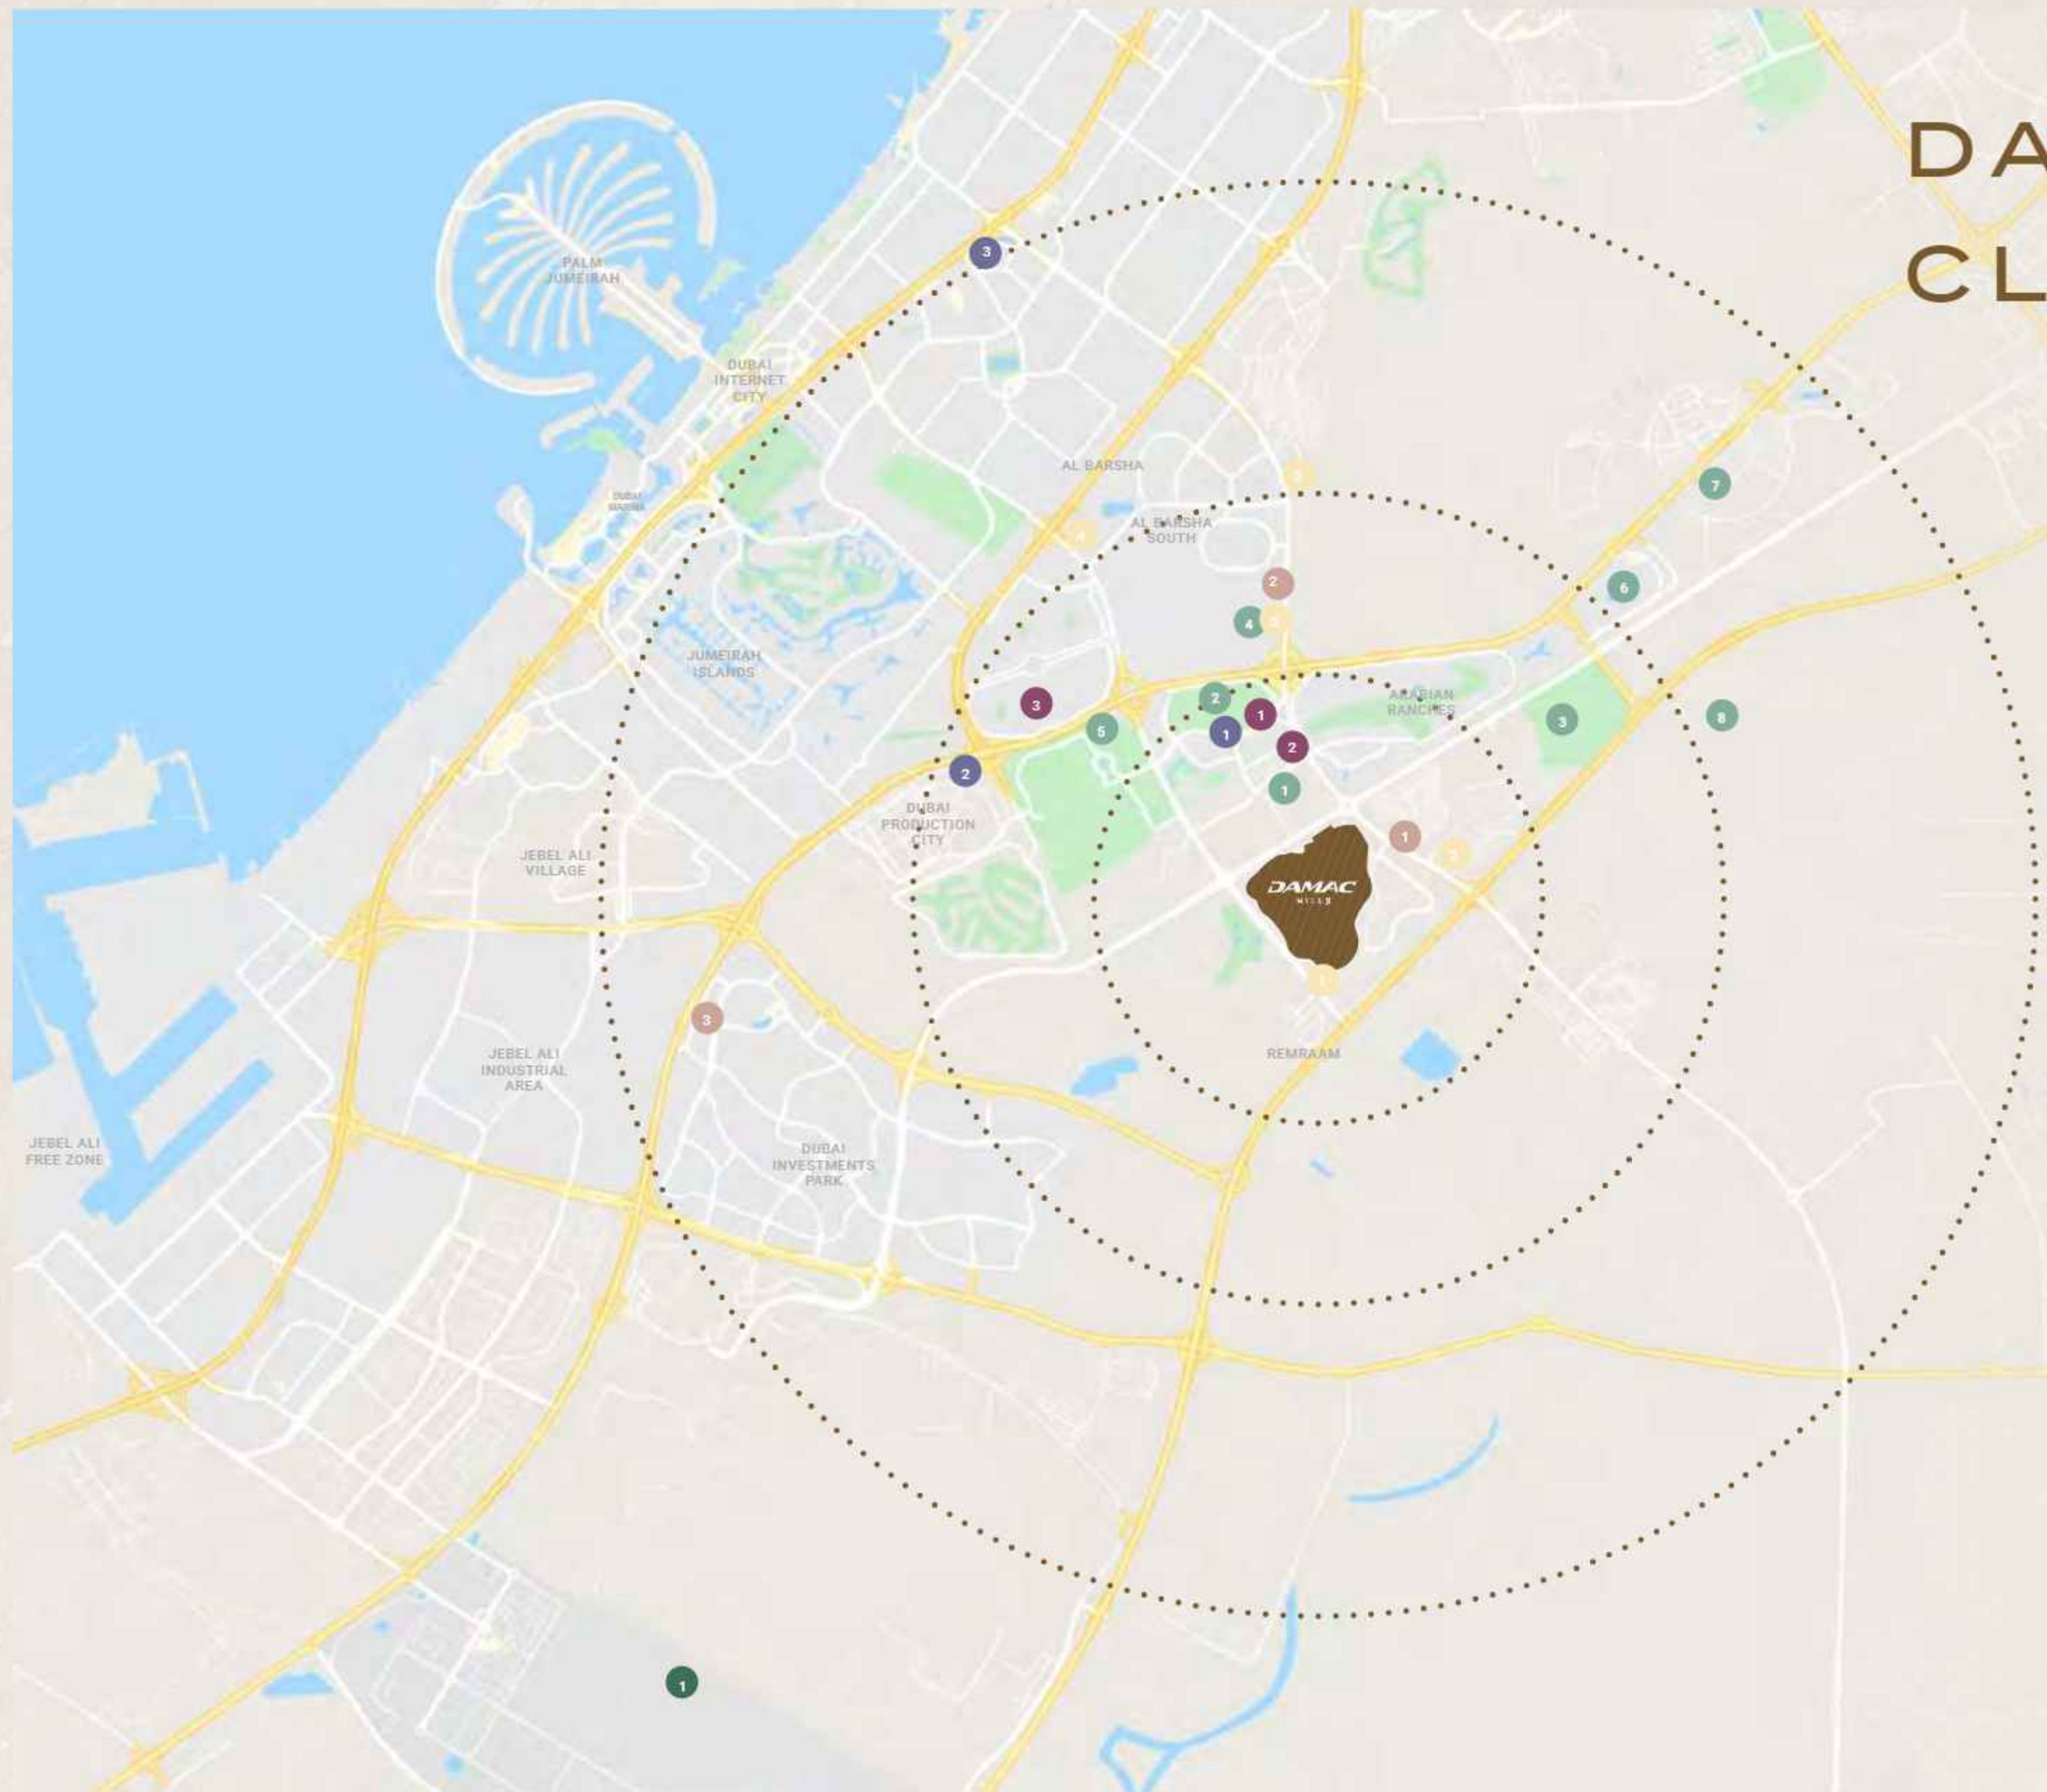

DAMAC HILLS CLOSE TO *Everything*

SPORTS AND LEISURE

- 1 Dubai Polo & Equestrian Club – 10 minutes
- 2 Dubai Autodrome – 12 minutes
- 3 Plantation Equestrian and Polo Club – 11 minutes
- 4 Miracle Garden – 13 minutes
- 5 Dubai International Stadium – 14 minutes
- 6 Global Village – 14 minutes
- 7 IMG Worlds of Adventure – 14 minutes
- 8 Hamdan Sports Complex – 15 minutes

MALLS

- 1 First Avenue Mall – 11 minutes
- 2 City Centre Me'aisem – 14 minutes
- 3 Mall of the Emirates – 24 minutes

AIRPORT

- 1 Al Maktoum International Airport – 28 minutes

HOSPITALS

- 1 Aster Medical Centre – 9 minutes
- 2 Mediclinic Parkview Hospital – 12 minutes
- 3 NMC Royal Hospital – 19 minutes

HOTELS

- 1 Park Inn by Radisson – 10 minutes
- 2 Studio One Hotel – 9 minutes
- 3 FIVE Jumeirah Village Hotel – 19 minutes

SCHOOLS

- 1 Jebel Ali School – 5 minutes
- 2 Fairgreen International School – 11 minutes
- 3 Global Indian International School – 16 minutes
- 4 Safa Community School – 18 minutes
- 5 Kings' School – 21 minutes