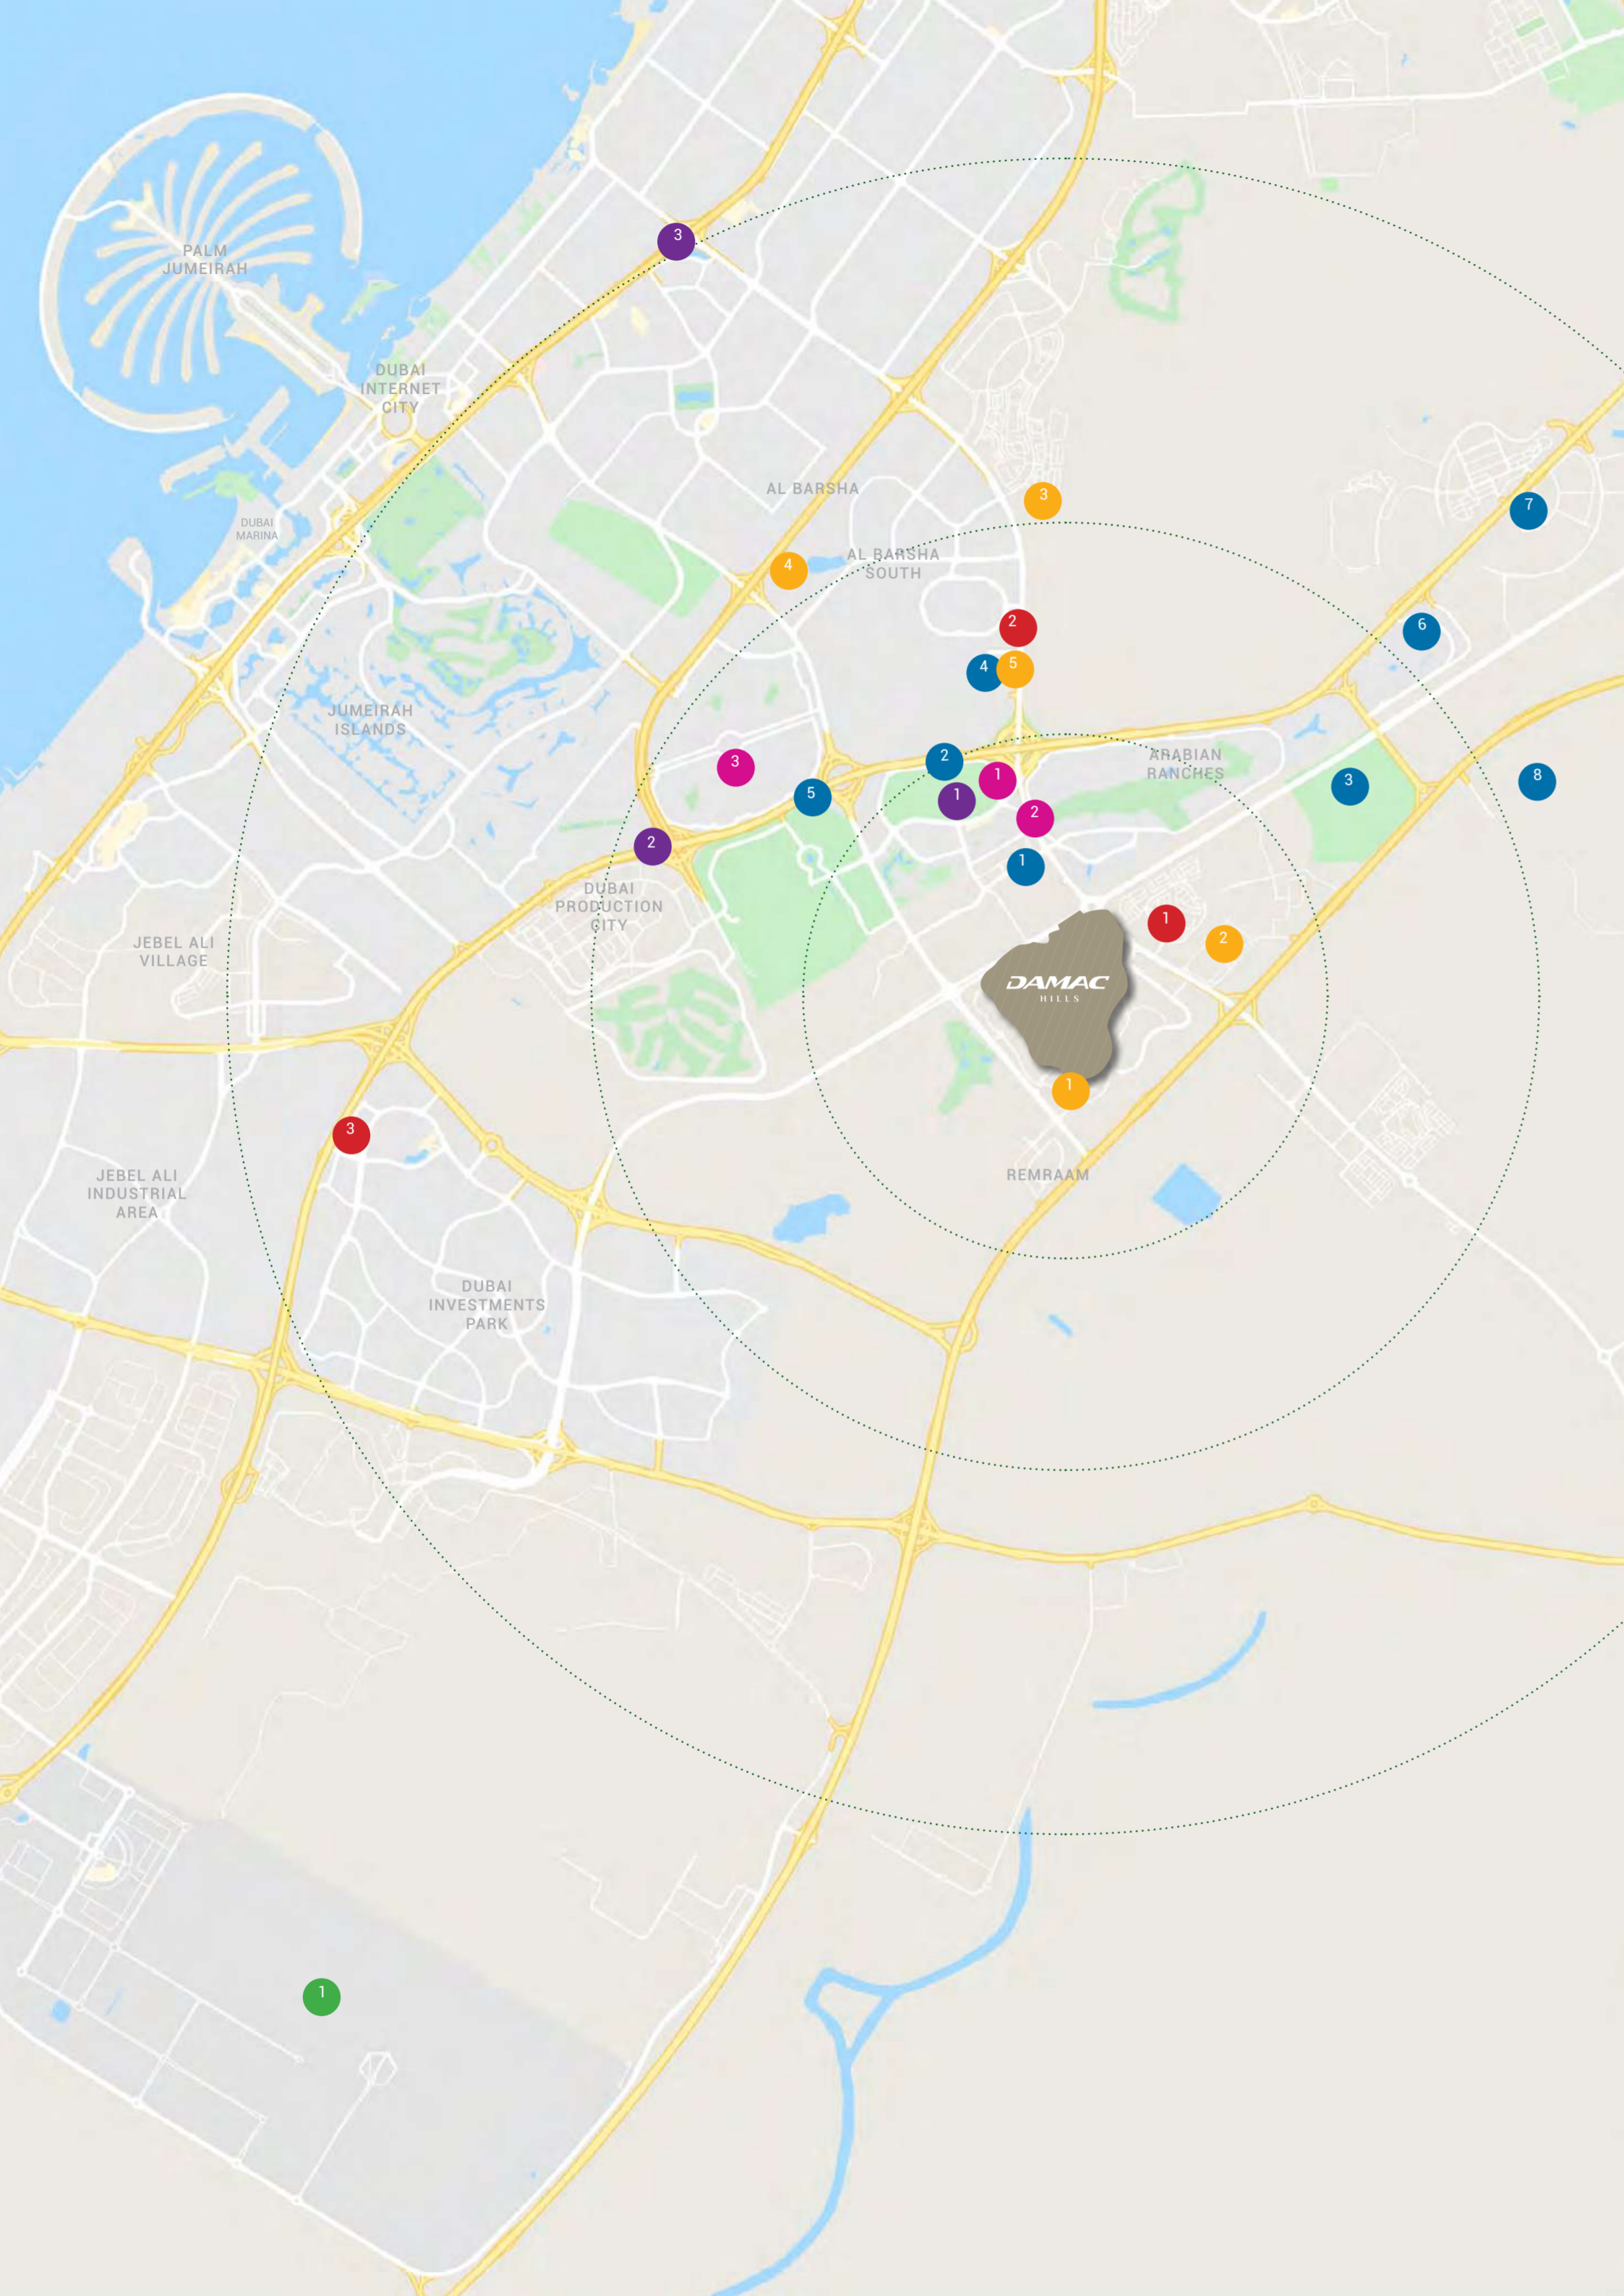

DAMAC HILLS

close to everything

SPORTS AND LEISURE

- 1 Dubai Polo & Equestrian Club – 10 minutes
- 2 Dubai Autodrome – 12 minutes
- 3 The Plantation Equestrian and Polo Club – 11 minutes
- 4 Miracle Garden – 13 minutes
- 5 Dubai International Stadium – 14 minutes
- 6 Global Village – 14 minutes
- 7 IMG World – 14 minutes
- 8 Hamdan Sports Complex – 15 minutes

MALLS

- 1 First Avenue Mall – 11 minutes
- 2 City Centre Me'aisem – 14 minutes
- 3 Mall of the Emirates – 24 minutes

HOSPITALS

- 1 Aster Medical Centre – 9 minutes
- 2 Mediclinic Parkview Hospital – 12 minutes
- 3 NMC Royal Hospital – 19 minutes

HOTELS

- 1 Park Inn by Radisson – 10 minutes
- 2 Studio One Hotel – 9 minutes
- 3 Five Hotel Jumeirah Village Circle – 19 minutes

AIRPORT

- 1 Al Maktoum International Airport – 28 minutes

SCHOOLS

- 1 Jebel Ali School – 5 minutes
- 2 Fairgreen International School – 11 minutes
- 3 Global Indian International School – 16 minutes
- 4 Safa Community School – 18 minutes
- 5 Kings' School – 21 minutes